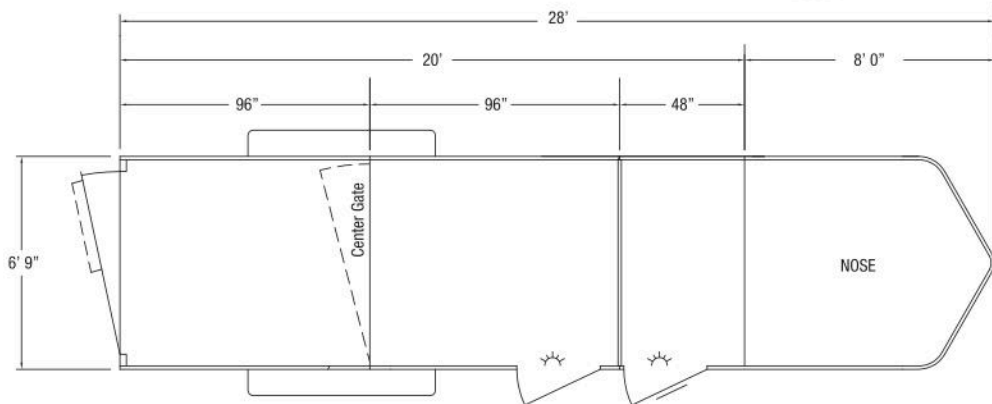

All dimensions are approximate. Photos may show options. Due to constant product improvements, specifications, component parts, standard and optional equipment are subject to change without notice or obligation. Refer to standard and special features for specifics. See your dealer for warranty details. 2010 © Sundowner Trailers, Inc. (6.1.10)