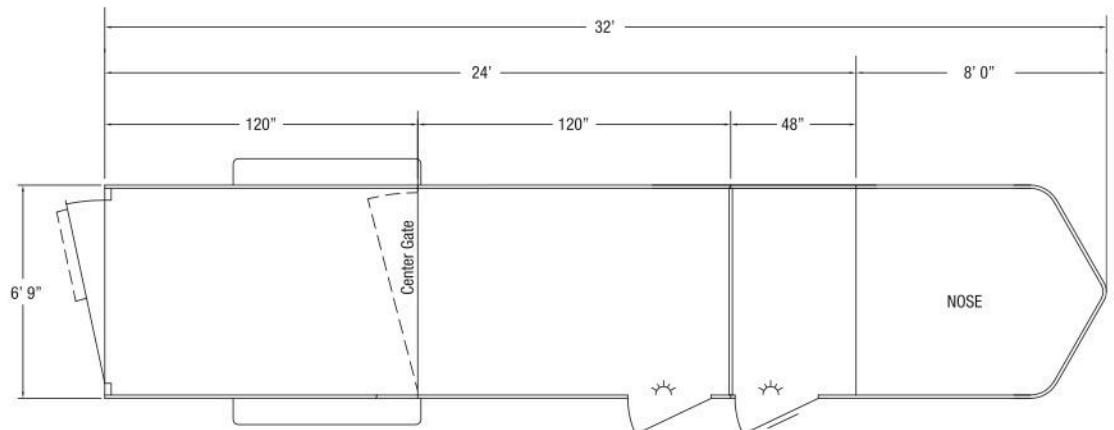

All dimensions are approximate. Photos may show options. Due to constant product improvements, specifications, component parts, standard and optional equipment are subject to change without notice or obligation. Refer to standard and special features for specifics. See your dealer for warranty details. 2010 © Sundowner Trailers, Inc. (6.1.10)